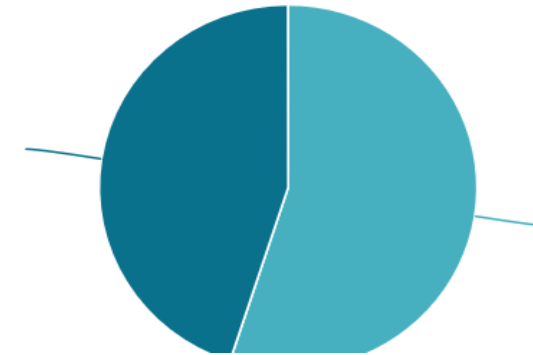

12

Typical posts

6,939

Engagments

Every 28 days

Facebook Page Likes

6.1k

Page likes

Total

190

New Page Likes

Per month

Instagram Reach

Instagram Reach

30k+

Total reach

In 2018

754

Typical Reach

Women -
45

Men - 55

Instagram Follower Growth

Instagram followers