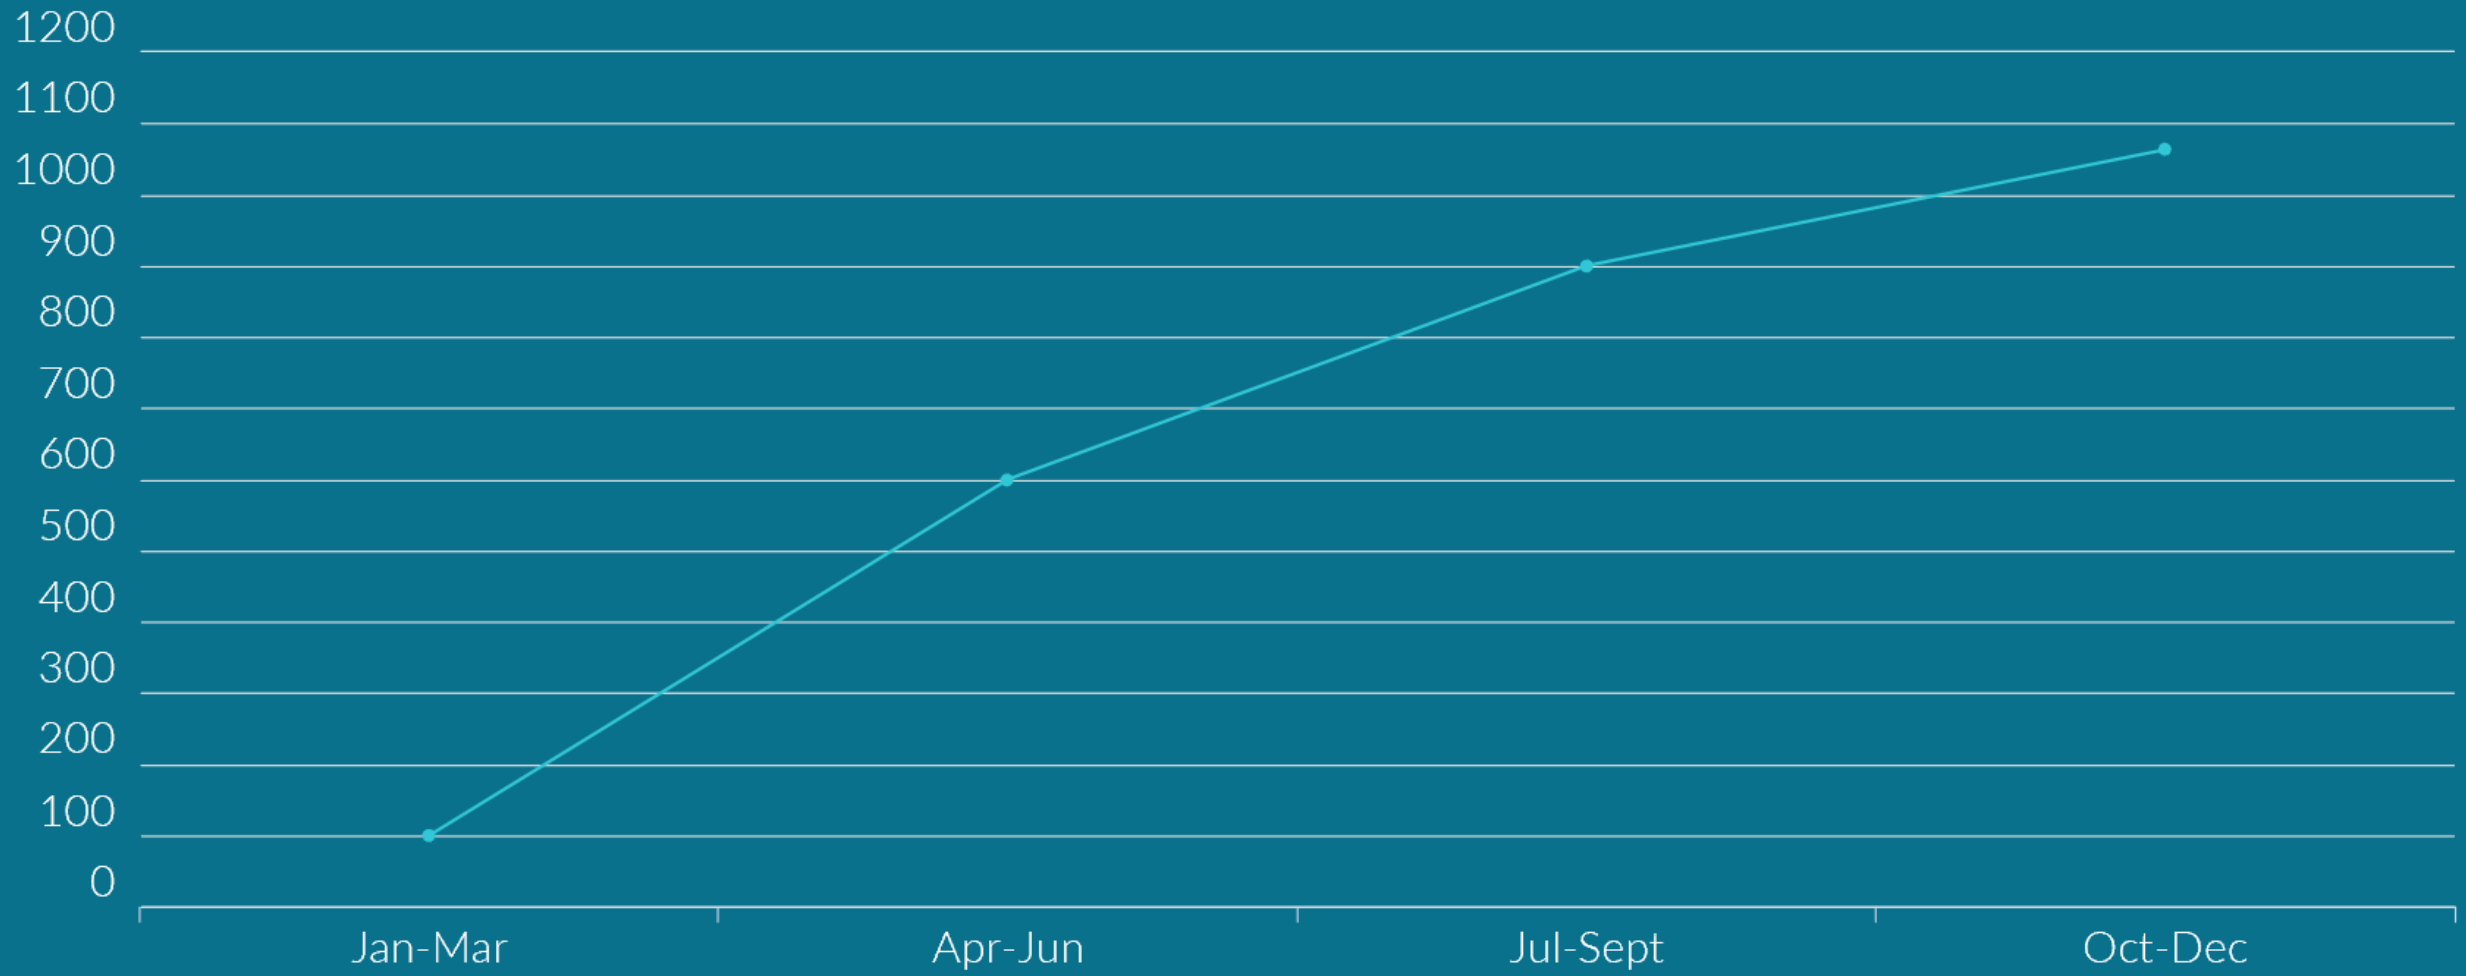

Total

190

New Page Likes

Per month

Instagram Reach

Instagram Reach

30k+

Total reach

In 2018

754

Typical Reach

Women -
45

Men - 55

Instagram Follower Growth

Instagram followers